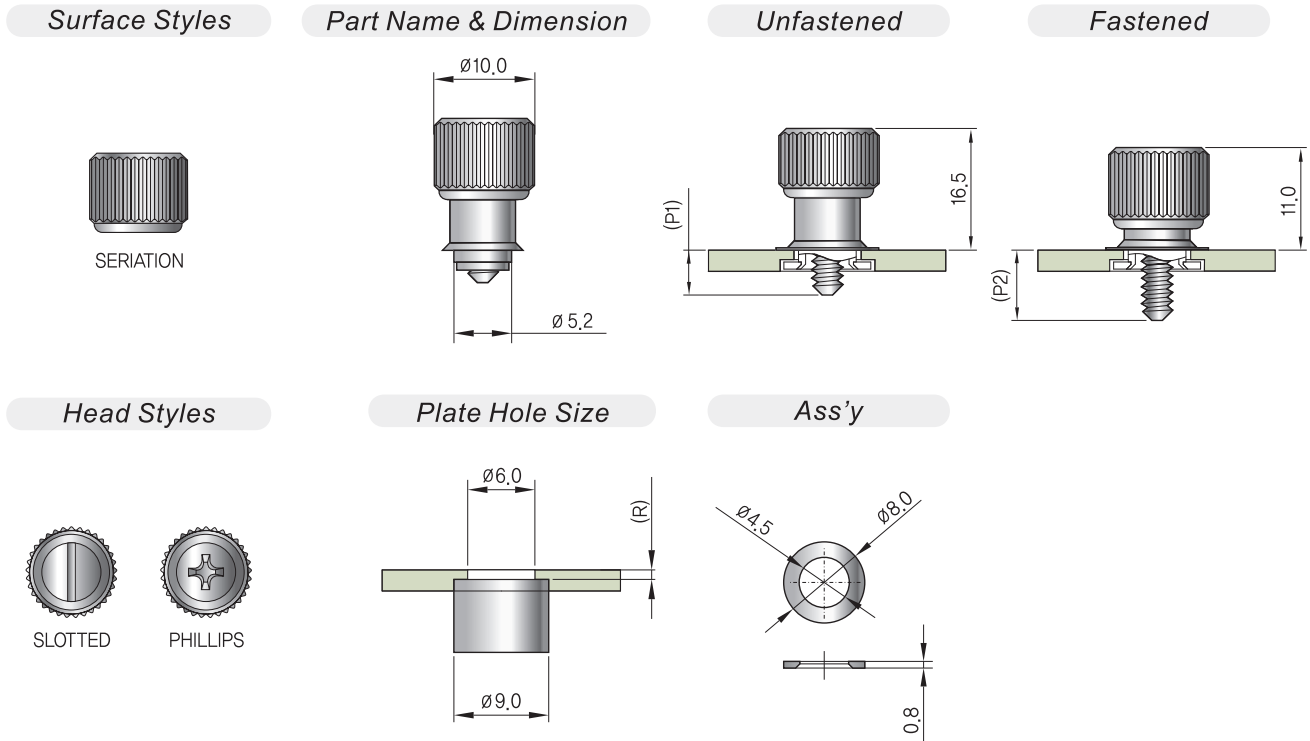

# Captive Fasteners (Floating - Style)

- 다양한 위치에 설치 가능
- 고강도 나사로 강력한 체결력
- 공구 없이도 신속하게 잠김
- 편심 1.2mm 이내 조립 가능
- Knob : Aluminium, Natural or Black Anodizing
- Bushing : Aluminium, Natural
- Spring, Screw : Stainless Steel, Passivated
- Eccentricity can be assembled within 1.2mm tolerance

## SM32-25S Thread Size

## Part Numbers

Plate - Thickness (T)	2.0		2.5		3.0			
Plate Hole Length (R)	1.0		1.0		1.0			
Screw Size	17.0	19.0	17.0	19.0	17.0	19.0		
Screw 돌출높이 (P1)	0.5	2.5	0.5	2.5	0.5	2.5		
Screw 돌출높이 (P2)	6.0	8.0	6.0	8.0	6.0	8.0		
Part Number	Slotted	Natural	SM32-MS1N-17	SM32-MS1N-19	SM32-MS1N-17	SM32-MS1N-19	SM32-MS1N-17	SM32-MS1N-19
		Black	SM32-MS1B-17	SM32-MS1B-19	SM32-MS1B-17	SM32-MS1B-19	SM32-MS1B-17	SM32-MS1B-19
	Phillips	Natural	SM32-MS2N-17	SM32-MS2N-19	SM32-MS2N-17	SM32-MS2N-19	SM32-MS2N-17	SM32-MS2N-19
		Black	SM32-MS2B-17	SM32-MS2B-19	SM32-MS2B-17	SM32-MS2B-19	SM32-MS2B-17	SM32-MS2B-19