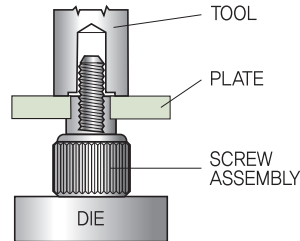

M5.0 Thread Size

Surface Styles

Part Name & Dimension

Unfastened

Fastened

Head Styles

Plate Hole Size

Ass'y

Part Numbers

Plate - Thickness (T)		1.5			2.0			2.5			3.0			
Plate Hole Length (R)														
Screw Size		17.0	18.0	20.0	17.0	18.0	20.0	18.0	20.0	22.0	18.0	20.0	22.0	
Screw 돌출높이 (P1)		2.0	3.0	5.0	2.0	3.0	5.0	3.0	5.0	7.0	23.0	5.0	7.0	
Screw 돌출높이 (P2)		7.0	8.0	10.0	7.0	8.0	10.0	8.0	10.0	12.0	8.0	10.0	12.0	
Part Number	Slotted	Natural	M51-15S1N-17	M51-15S1N-18	M51-15S1N-20	M51-20S1N-17	M51-20S1N-18	M51-20S1N-20	M51-25S1N-18	M51-25S1N-20	M51-25S1N-22	M51-30S1N-18	M51-30S1N-20	M51-30S1N-22
		Black	M51-15S1B-17	M51-15S1B-18	M51-15S1B-20	M51-20S1B-17	M51-20S1B-18	M51-20S1B-20	M51-25S1B-18	M51-25S1B-20	M51-25S1B-22	M51-30S1B-18	M51-30S1B-20	M51-30S1B-22
	Phillips	Natural	M51-15S2N-17	M51-15S2N-18	M51-15S2N-20	M51-20S2N-17	M51-20S2N-18	M51-20S2N-20	M51-25S2N-18	M51-25S2N-20	M51-25S2N-22	M51-30S2N-18	M51-30S2N-20	M51-30S2N-22
		Black	M51-15S2B-17	M51-15S2B-18	M51-15S2B-20	M51-20S2B-17	M51-20S2B-18	M51-20S2B-20	M51-25S2B-18	M51-25S2B-20	M51-25S2B-22	M51-30S2B-18	M51-30S2B-20	M51-30S2B-22