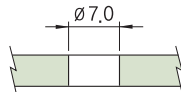

M5.0 Thread Size

Surface Styles

Part Name & Dimension

Unfastened

Fastened

Head Styles

Plate Hole Size

Ass'y

Part Numbers

Plate - Thickness (T)		1.5			2.0			2.5			3.0			
Plate Hole Length (R)														
Screw Size		17.0	18.0	20.0	17.0	18.0	20.0	18.0	20.0	22.0	18.0	20.0	22.0	
Screw 돌출높이 (P1)		2.0	3.0	5.0	2.0	3.0	5.0	3.0	5.0	7.0	23.0	5.0	7.0	
Screw 돌출높이 (P2)		7.0	8.0	10.0	7.0	8.0	10.0	8.0	10.0	12.0	8.0	10.0	12.0	
Part Number	Slotted	Natural	M51-15S1N-17	M51-15S1N-18	M51-15S1N-20	M51-20S1N-17	M51-20S1N-18	M51-20S1N-20	M51-25S1N-18	M51-25S1N-20	M51-25S1N-22	M51-30S1N-18	M51-30S1N-20	M51-30S1N-22
		Black	M51-15S1B-17	M51-15S1B-18	M51-15S1B-20	M51-20S1B-17	M51-20S1B-18	M51-20S1B-20	M51-25S1B-18	M51-25S1B-20	M51-25S1B-22	M51-30S1B-18	M51-30S1B-20	M51-30S1B-22
	Phillips	Natural	M51-15S2N-17	M51-15S2N-18	M51-15S2N-20	M51-20S2N-17	M51-20S2N-18	M51-20S2N-20	M51-25S2N-18	M51-25S2N-20	M51-25S2N-22	M51-30S2N-18	M51-30S2N-20	M51-30S2N-22
		Black	M51-15S2B-17	M51-15S2B-18	M51-15S2B-20	M51-20S2B-17	M51-20S2B-18	M51-20S2B-20	M51-25S2B-18	M51-25S2B-20	M51-25S2B-22	M51-30S2B-18	M51-30S2B-20	M51-30S2B-22