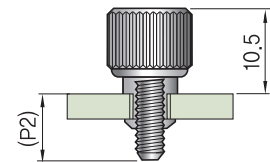

M5.0 Thread Size

Surface Styles

Part Name & Dimension

Unfastened

Fastened

Head Styles

Plate Hole Size

Ass'y

Part Numbers

Plate - Thickness (T)		1.5			2.0			2.5			3.0			
Plate Hole Length (R)														
Screw Size		17.0	18.0	20.0	17.0	18.0	20.0	18.0	20.0	22.0	18.0	20.0	22.0	
Screw 돌출높이 (P1)		2.0	3.0	5.0	2.0	3.0	5.0	3.0	5.0	7.0	23.0	5.0	7.0	
Screw 돌출높이 (P2)		7.0	8.0	10.0	7.0	8.0	10.0	8.0	10.0	12.0	8.0	10.0	12.0	
Part Number	Slotted	Natural	M51-15S1N-17	M51-15S1N-18	M51-15S1N-20	M51-20S1N-17	M51-20S1N-18	M51-20S1N-20	M51-25S1N-18	M51-25S1N-20	M51-25S1N-22	M51-30S1N-18	M51-30S1N-20	M51-30S1N-22
		Black	M51-15S1B-17	M51-15S1B-18	M51-15S1B-20	M51-20S1B-17	M51-20S1B-18	M51-20S1B-20	M51-25S1B-18	M51-25S1B-20	M51-25S1B-22	M51-30S1B-18	M51-30S1B-20	M51-30S1B-22
	Phillips	Natural	M51-15S2N-17	M51-15S2N-18	M51-15S2N-20	M51-20S2N-17	M51-20S2N-18	M51-20S2N-20	M51-25S2N-18	M51-25S2N-20	M51-25S2N-22	M51-30S2N-18	M51-30S2N-20	M51-30S2N-22
		Black	M51-15S2B-17	M51-15S2B-18	M51-15S2B-20	M51-20S2B-17	M51-20S2B-18	M51-20S2B-20	M51-25S2B-18	M51-25S2B-20	M51-25S2B-22	M51-30S2B-18	M51-30S2B-20	M51-30S2B-22