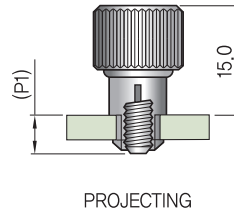

M5.0 Thread Size

Surface Styles

Part Name & Dimension

Unfastened

Fastened

Head Styles

Plate Hole Size

Ass'y

Part Numbers

Plate - Thickness (T)		1.5			2.0			2.5			3.0			
Plate Hole Length (R)														
Screw Size		17.0	18.0	20.0	17.0	18.0	20.0	18.0	20.0	22.0	18.0	20.0	22.0	
Screw 돌출높이 (P1)		2.0	3.0	5.0	2.0	3.0	5.0	3.0	5.0	7.0	23.0	5.0	7.0	
Screw 돌출높이 (P2)		7.0	8.0	10.0	7.0	8.0	10.0	8.0	10.0	12.0	8.0	10.0	12.0	
Part Number	Slotted	Natural	M51-15S1N-17	M51-15S1N-18	M51-15S1N-20	M51-20S1N-17	M51-20S1N-18	M51-20S1N-20	M51-25S1N-18	M51-25S1N-20	M51-25S1N-22	M51-30S1N-18	M51-30S1N-20	M51-30S1N-22
		Black	M51-15S1B-17	M51-15S1B-18	M51-15S1B-20	M51-20S1B-17	M51-20S1B-18	M51-20S1B-20	M51-25S1B-18	M51-25S1B-20	M51-25S1B-22	M51-30S1B-18	M51-30S1B-20	M51-30S1B-22
	Phillips	Natural	M51-15S2N-17	M51-15S2N-18	M51-15S2N-20	M51-20S2N-17	M51-20S2N-18	M51-20S2N-20	M51-25S2N-18	M51-25S2N-20	M51-25S2N-22	M51-30S2N-18	M51-30S2N-20	M51-30S2N-22
		Black	M51-15S2B-17	M51-15S2B-18	M51-15S2B-20	M51-20S2B-17	M51-20S2B-18	M51-20S2B-20	M51-25S2B-18	M51-25S2B-20	M51-25S2B-22	M51-30S2B-18	M51-30S2B-20	M51-30S2B-22