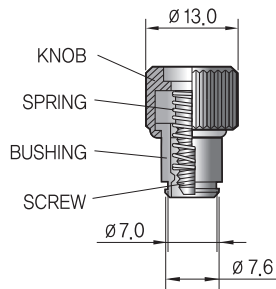

Captive Fasteners (Snap-In Style)

- 다양한 위치에 설치 가능
- 고강도 나사로 강력한 체결력
- 공구 없이도 신속하게 잠김
- Knob : Aluminium, Natural or Black Anodizing
- Bushing : Aluminium, Natural
- Spring, Screw : Stainless Steel, Passivated

M5.0 Thread Size

Surface Styles

Part Name & Dimension

Unfastened

Fastened

Head Styles

Plate Hole Size

Ass'y

Part Numbers

Plate - Thickness (T)		1.5			2.0			2.5			3.0			
Plate Hole Length (R)														
Screw Size		17.0	18.0	20.0	17.0	18.0	20.0	18.0	20.0	22.0	18.0	20.0	22.0	
Screw 돌출높이 (P1)		2.0	3.0	5.0	2.0	3.0	5.0	3.0	5.0	7.0	23.0	5.0	7.0	
Screw 돌출높이 (P2)		7.0	8.0	10.0	7.0	8.0	10.0	8.0	10.0	12.0	8.0	10.0	12.0	
Part Number	Slotted	Natural	M51-15S1N-17	M51-15S1N-18	M51-15S1N-20	M51-20S1N-17	M51-20S1N-18	M51-20S1N-20	M51-25S1N-18	M51-25S1N-20	M51-25S1N-22	M51-30S1N-18	M51-30S1N-20	M51-30S1N-22
		Black	M51-15S1B-17	M51-15S1B-18	M51-15S1B-20	M51-20S1B-17	M51-20S1B-18	M51-20S1B-20	M51-25S1B-18	M51-25S1B-20	M51-25S1B-22	M51-30S1B-18	M51-30S1B-20	M51-30S1B-22
	Phillips	Natural	M51-15S2N-17	M51-15S2N-18	M51-15S2N-20	M51-20S2N-17	M51-20S2N-18	M51-20S2N-20	M51-25S2N-18	M51-25S2N-20	M51-25S2N-22	M51-30S2N-18	M51-30S2N-20	M51-30S2N-22
		Black	M51-15S2B-17	M51-15S2B-18	M51-15S2B-20	M51-20S2B-17	M51-20S2B-18	M51-20S2B-20	M51-25S2B-18	M51-25S2B-20	M51-25S2B-22	M51-30S2B-18	M51-30S2B-20	M51-30S2B-22